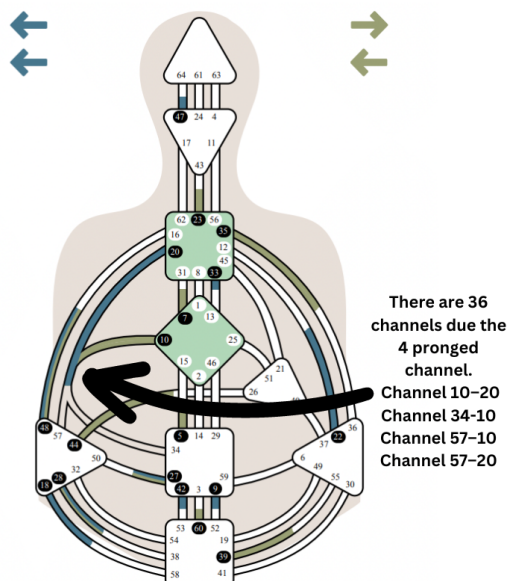

The Velocity Method

Human Design Channels

What are channels?

- Channels are layers of your gifts.
- They are found on the body graph.
- They are the full lines that are colored starting from an energy center and connecting to another energy center.
- The energy center will always be defined. This channel connecting 2 centers creates a defined center.
- There are actually 36 channels due to multiple gates being used to create multiple channels. These gates: 10, 20, 34, and 57 are considered part of the 4-prong segment that creates these channel combinations:

Channel Titles

Channel 58-18	I see the potential for greatness and ignite the journey towards it {Channel 58-18}
Channel 38-28	I am a warrior creating a magical life {Channel 28-38}
Channel 54-32	I am driven by passion and purpose {Channel 54-32}
Channel 53-42	I ignite purposeful momentum {Channel 42-53}